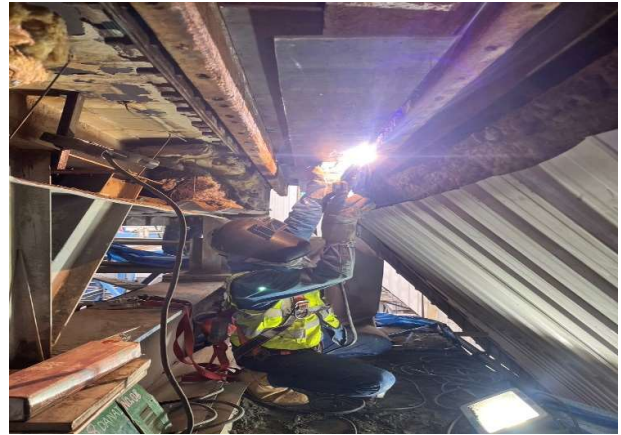

**Job name:** Expansion Joint Flue Gas Outlet

**Description:** Installation Expansion Joint Belt 80%

**Picture**

**Remark:**

**Date: 15/01/2024**

# Daily Report

**Job name:** Expansion Joint Absorber Outlet to Clean Gas

**Description:** Installation Expansion Joint Frame 50%

**Picture**

Remark:

**Date: 15/01/2024**

# Daily Report

**Job name:** Expansion Joint Inlet ESP No.2

**Description:** Repair Liner 80%

**Picture**

Remark:

**Date: 15/01/2024**