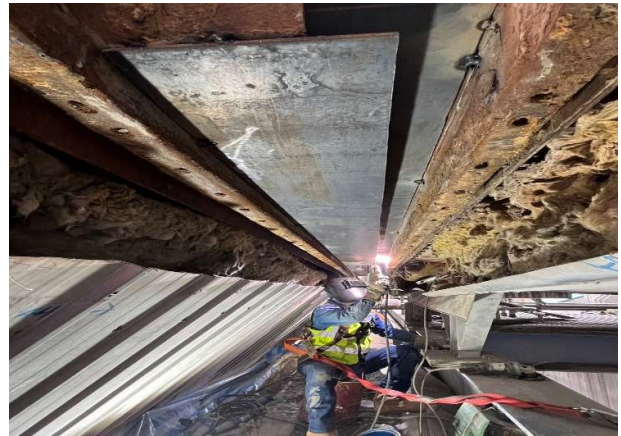

# Daily Report

**Job name:** Expansion Joint Absorber Outlet to Clean Gas

**Description:** Installation Expansion Joint Frame 50%

**Picture**

Remark:

**Date: 15/01/2024**

# Daily Report

**Job name:** Expansion Joint Inlet ESP No.2

**Description:** Repair Liner 80%

**Picture**

Remark:

**Date: 15/01/2024**

# Daily Report

**Job name:** Expansion Joint Outlet BUF

**Description:** Installation Liner 50%

**Picture**

Remark:

**Date: 15/01/2024**